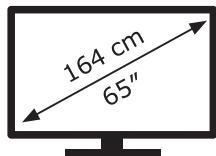

Size148×210

ENERG 

SHARP

PN-HC651

165 kWh/1000h

ABCDEF**G**

165 kWh/1000h

3840 px

2160 px

2019/2013